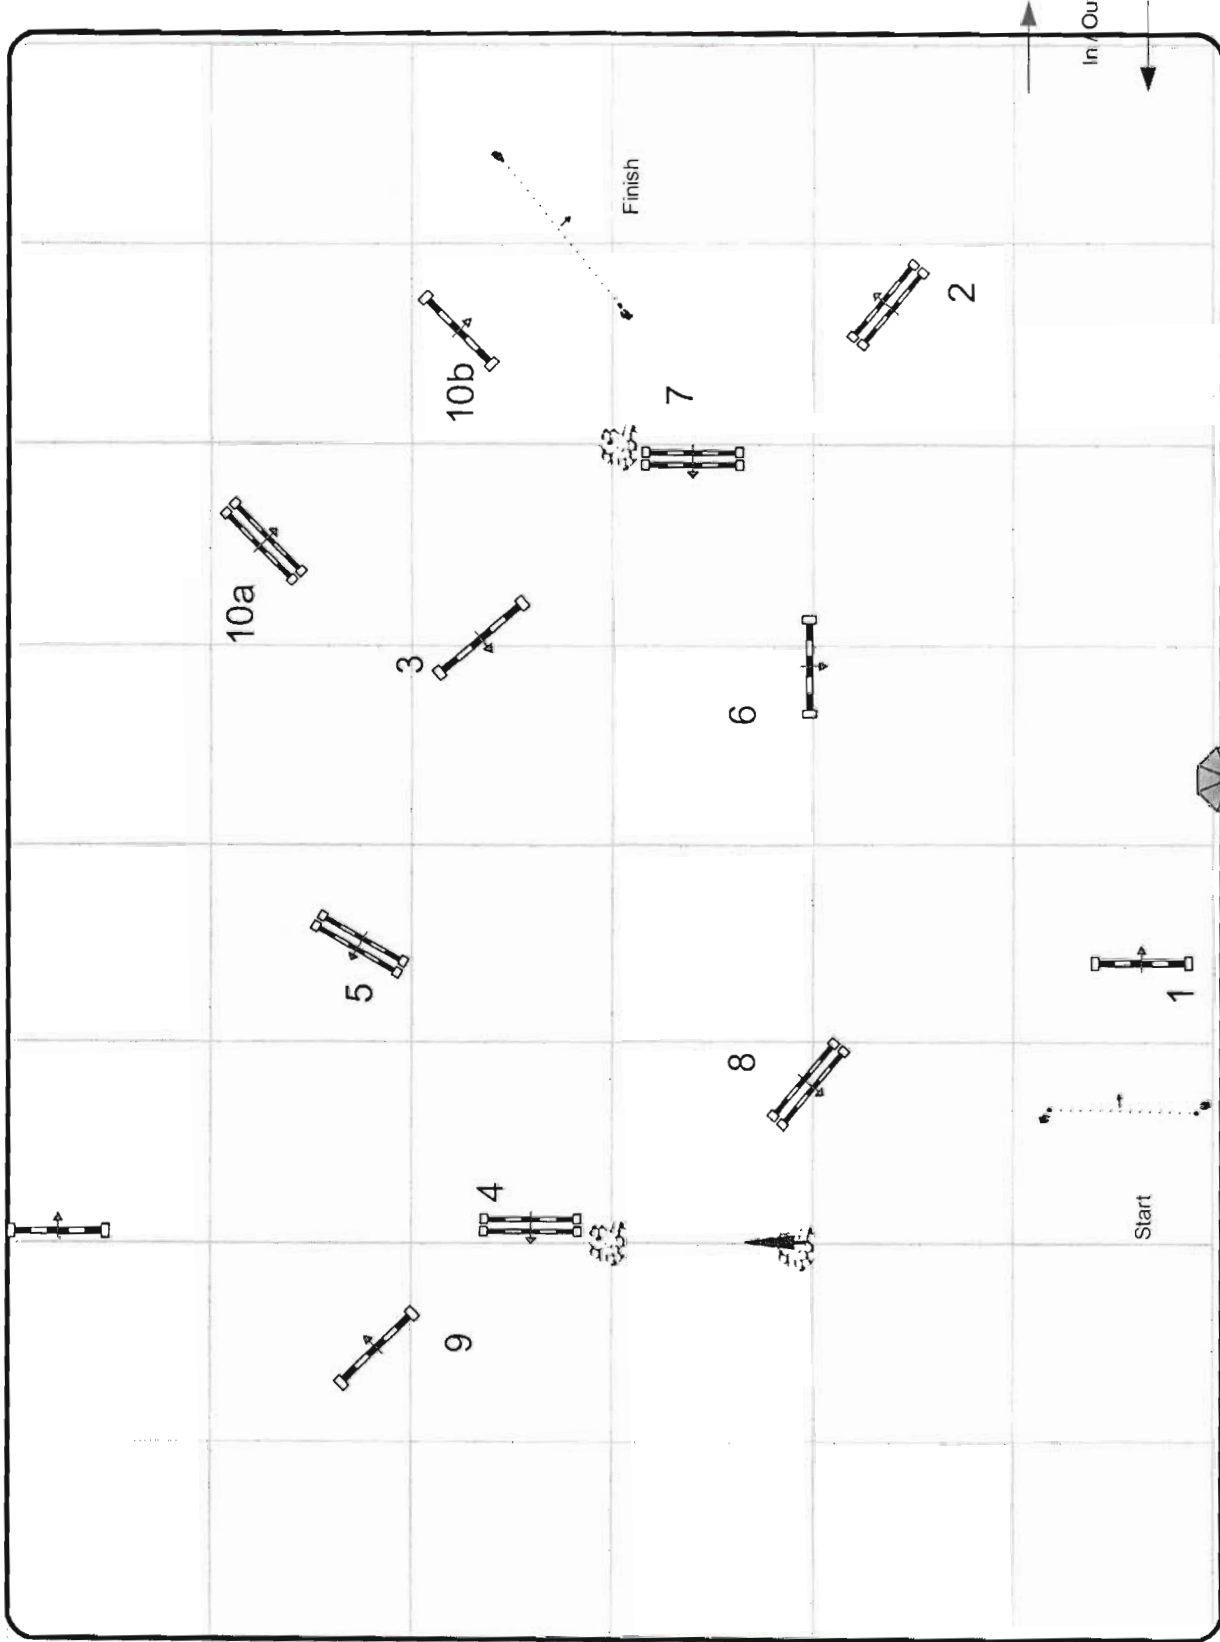

КУБОК ЛЕНИНГРАДСКОЙ ОБЛАСТИ ПО КОНКУРУ ОБЛАСТНЫЕ СОРЕВНОВАНИЯ НА ПРИЗЫ КСК «ДЕРБИ»

Class No.: 3

100-110cm

Скоростной, классический

Start: 15:45

Table: A

National RG: 9.8.2.1

FEI RG / Art.

Height: 1.00-1.10 m

Speed: 350 m/min

Length: 360 m

Time allowed: 62 sec

Time limit: 124 sec

Obstacles: 10

Efforts: 11

Penalty sec

Closed combination:

1st Jump-off:

No

Length: 0 m

Time allowed: 0 sec

Time limit: 0 sec

28 июля 2018г.