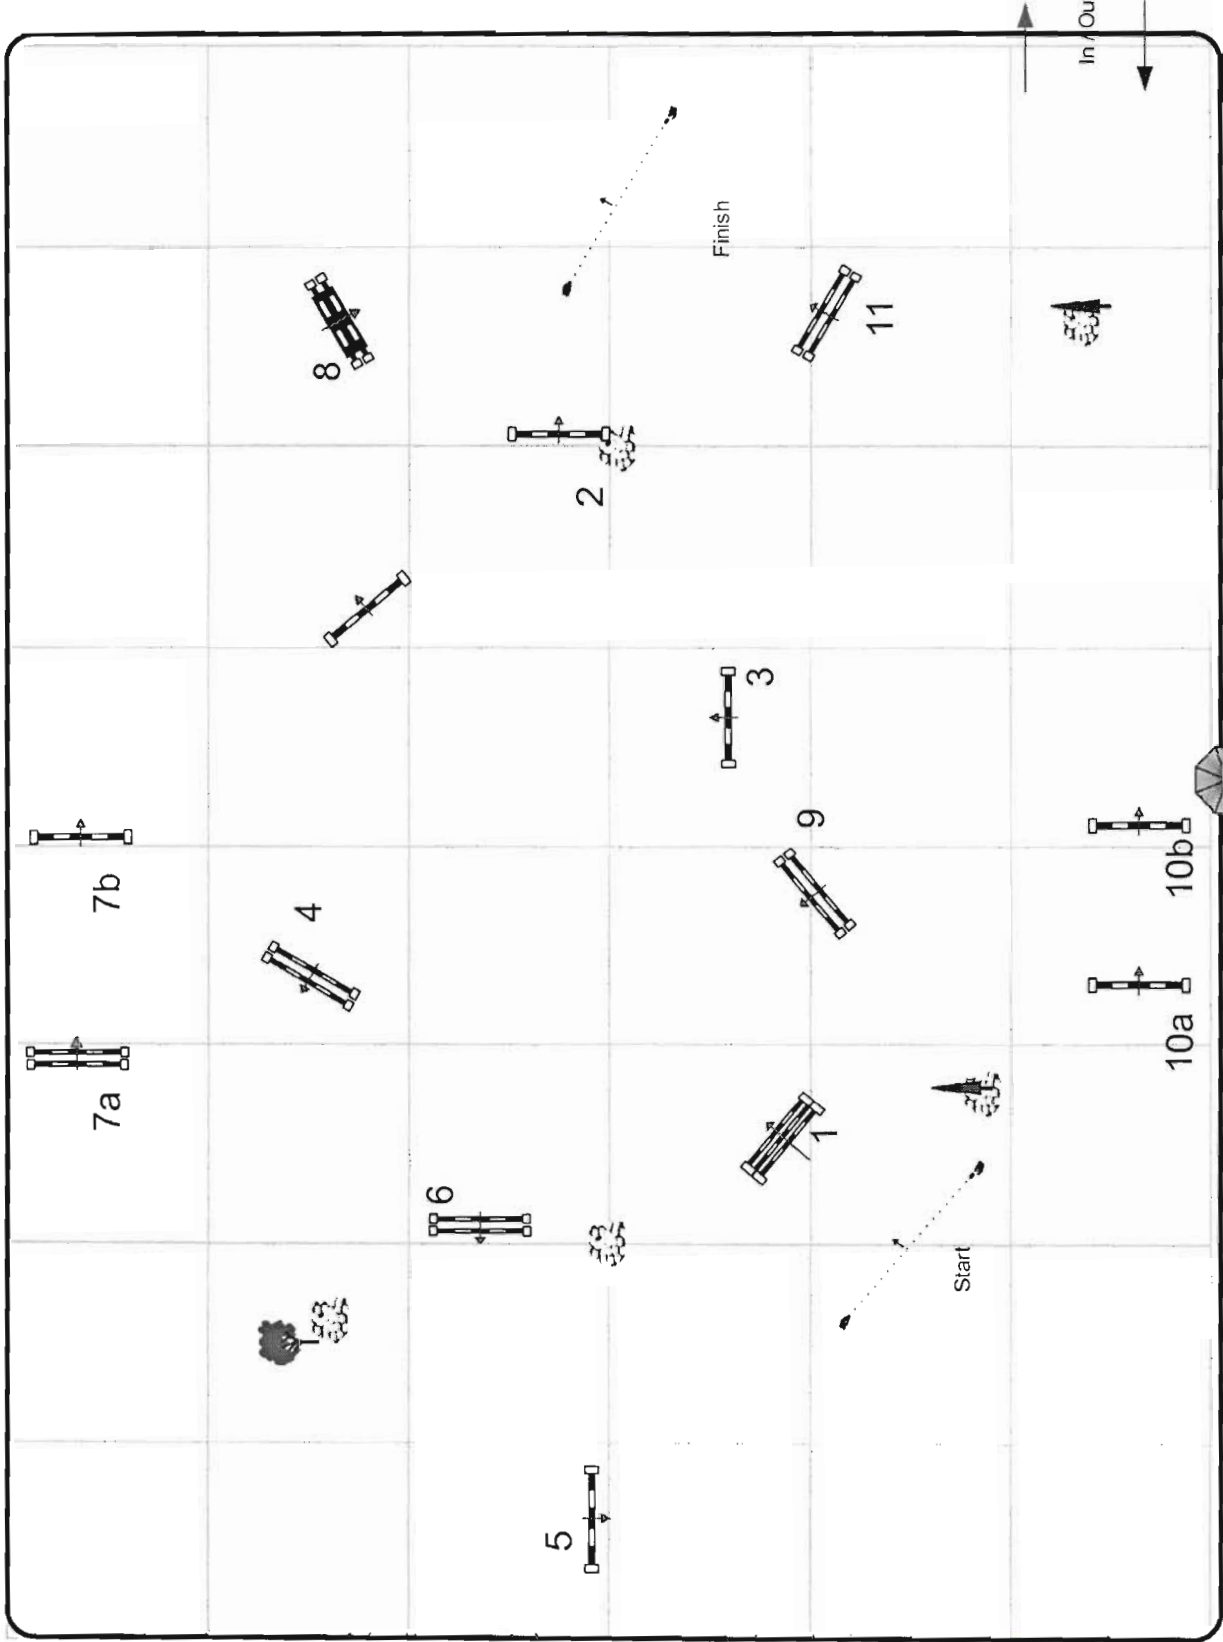

КУБОК ЛЕНИНГРАДСКОЙ ОБЛАСТИ ПО КОНКУРУ ОБЛАСТНЫЕ СОРЕВНОВАНИЯ НА ПРИЗЫ КСК «ДЕРБИ»

Class No.: 1

120-130cm

Скоростной, классический

Start: 11:00

Table: A

National RG: 9.8.2.1

FEI RG / Art.

Height: 1.20-1.30 m

Speed: 350 m/min

Length: 480 m

Time allowed: 83 sec

Time limit: 166 sec

Obstacles: 11

Efforts: 13

Penalty sec

Closed combination:

1st Jump-off:

No

Length: 0 m

Time allowed: 0 sec

Time limit: 0 sec

28 июля 2018г.