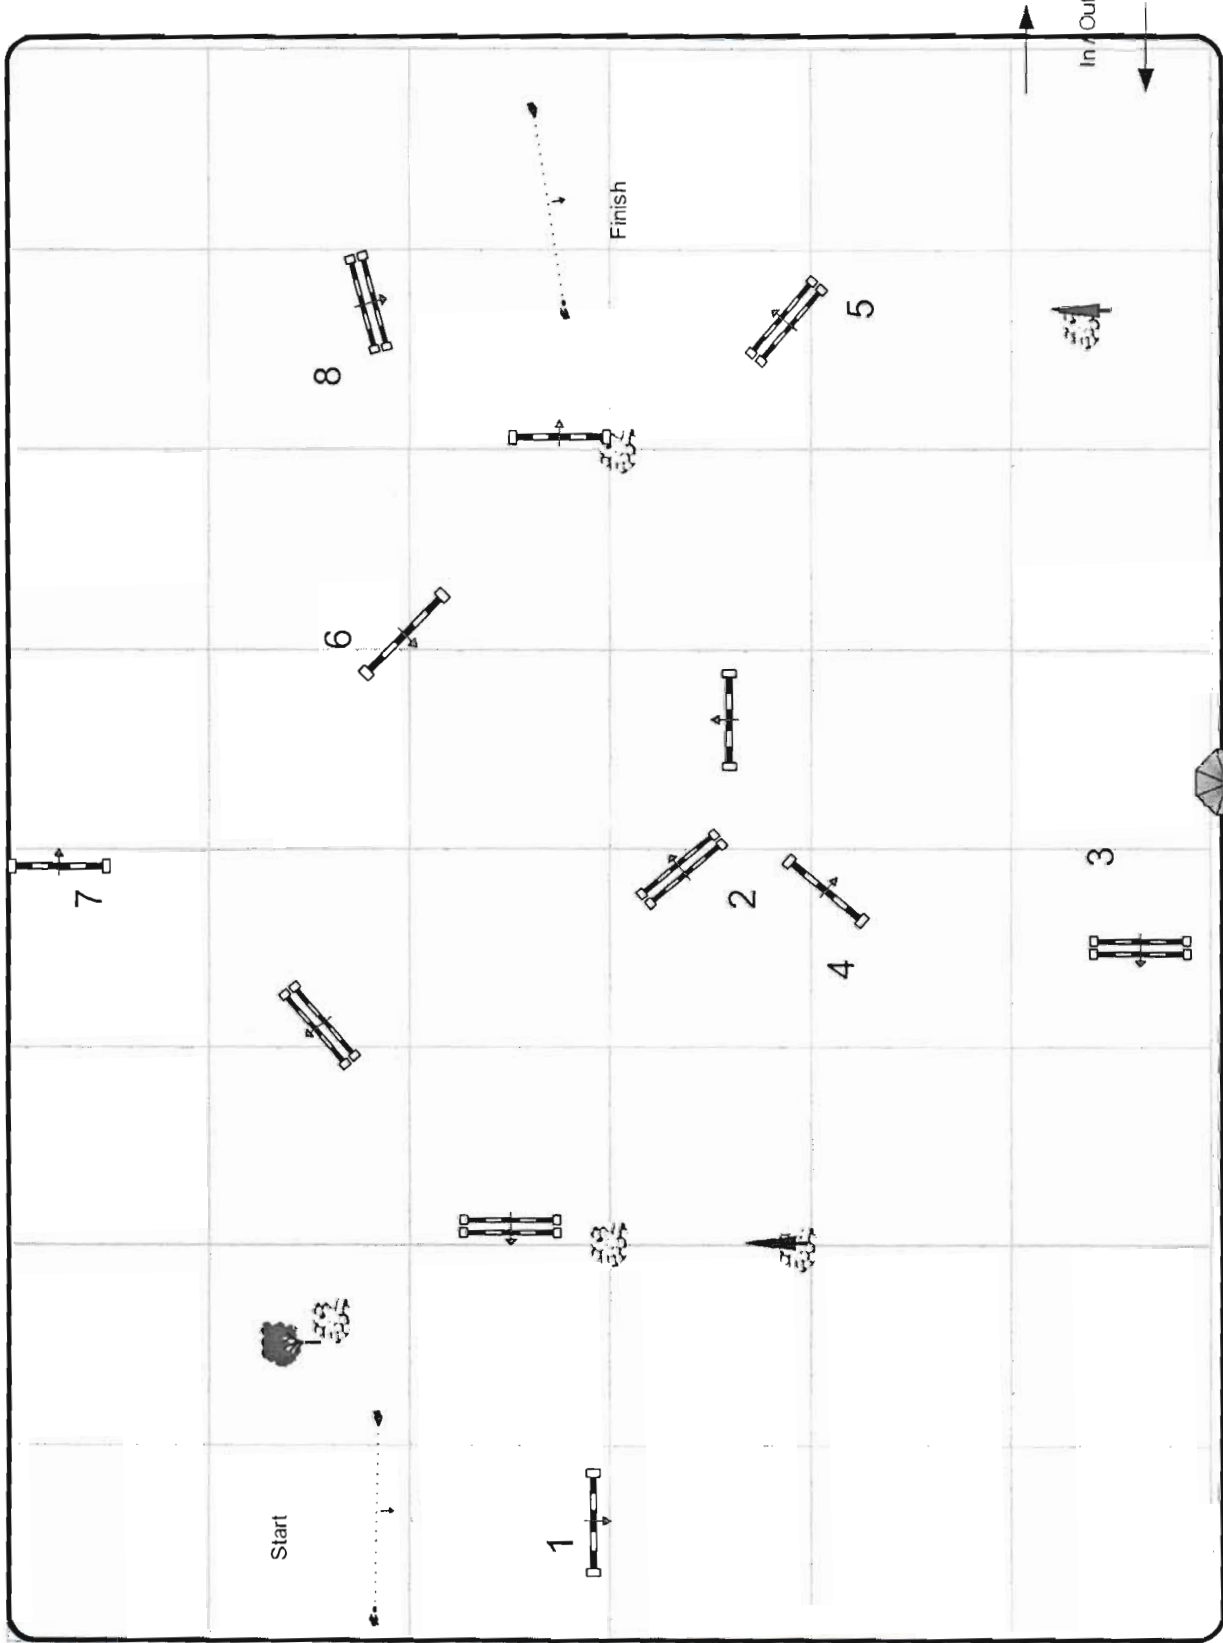

КУБОК ЛЕНИНГРАДСКОЙ ОБЛАСТИ ПО КОНКУРУ ОБЛАСТНЫЕ СОРЕВНОВАНИЯ НА ПРИЗЫ КСК «ДЕРБИ»

Class No.: 2

55-65-80cm

Скоростной, классический

Start: 12:45

Table: B

National RG: 9.8.2.1

FEI RG / Art.

Height: 0.65-0.80 m

Speed: 350 m/min

Length: 360 m

Time allowed: 62 sec

Time limit: 124 sec

Obstacles: 8

Efforts: 8

Penalty sec

Closed combination:

1st Jump-off:

No

Length: 0 m

Time allowed: 0 sec

Time limit: 0 sec

28 июля 2018г.