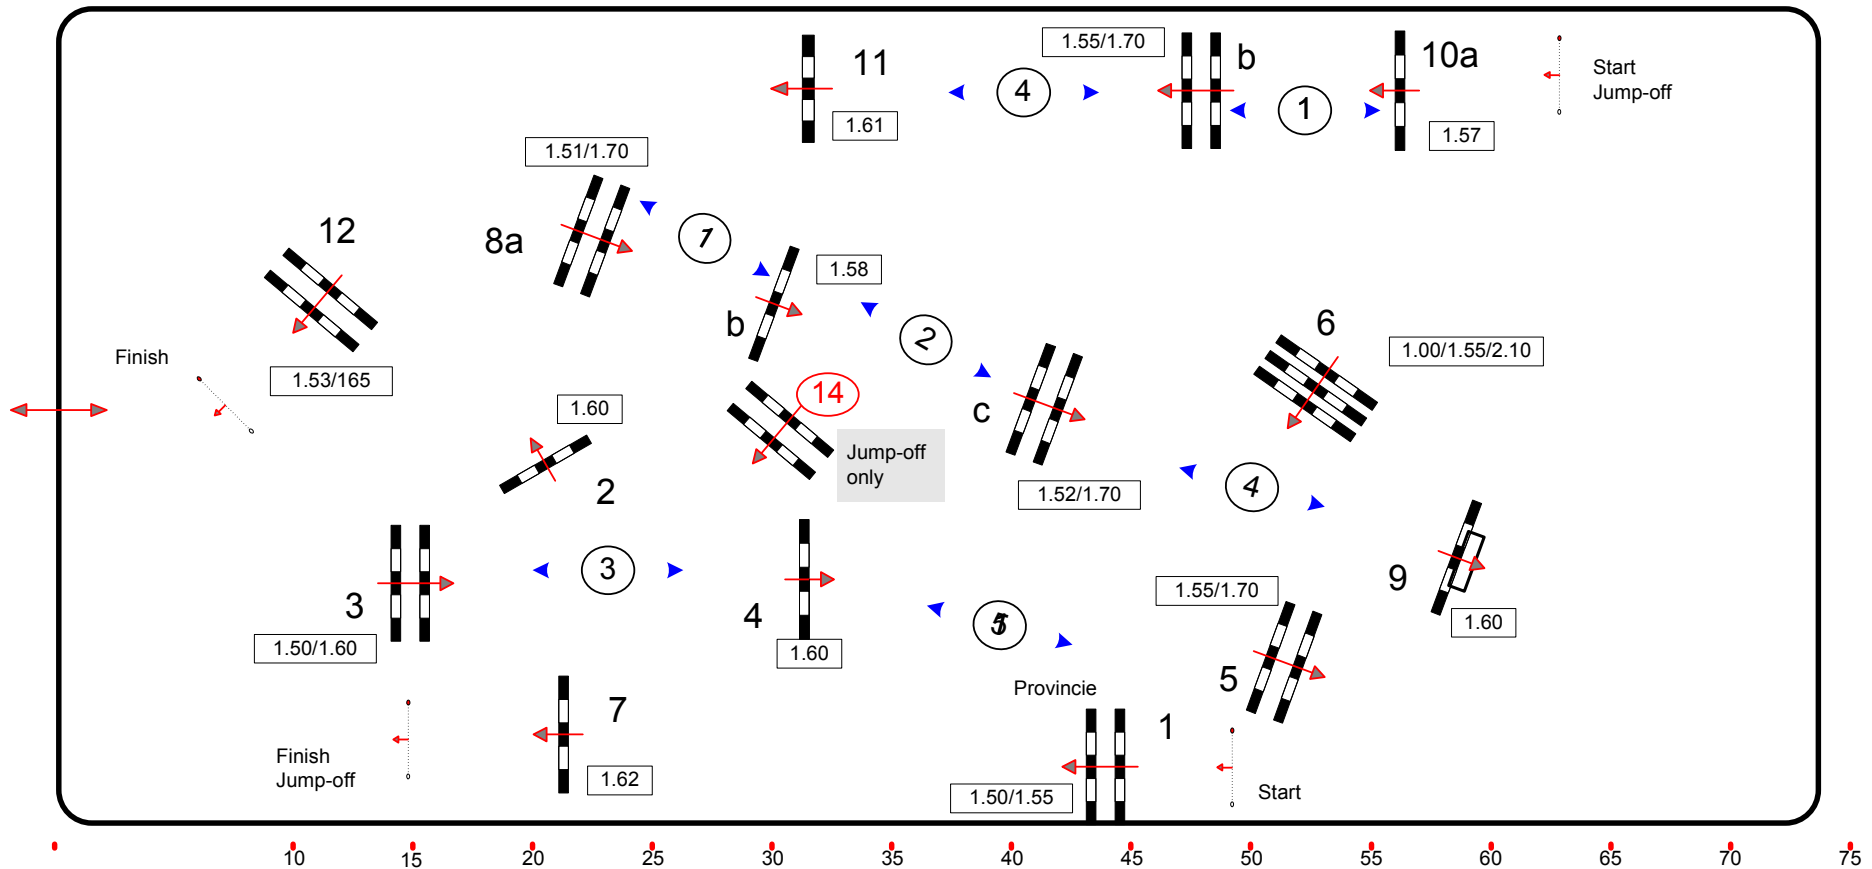

Indoor Brabant 2012

Indoor Brabant

Round 3. Rolex FEI World Cup™ Final III   Second Round   Sunday 22 April 2012

Table: A
FEI art. 659.1.2.5
Height: 1.50/1.60 m

Speed: 350 m/min
Length: 375 m
Time allowed: 65 sec
Time limit: 130 sec

Obstacles: 12
Efforts: 15

1st Jump-off: 10a-14-8b-8c-9-6-7
Length: 230 m
Time allowed: 40 sec
Time limit: 80 sec.

Ground Jury

Press