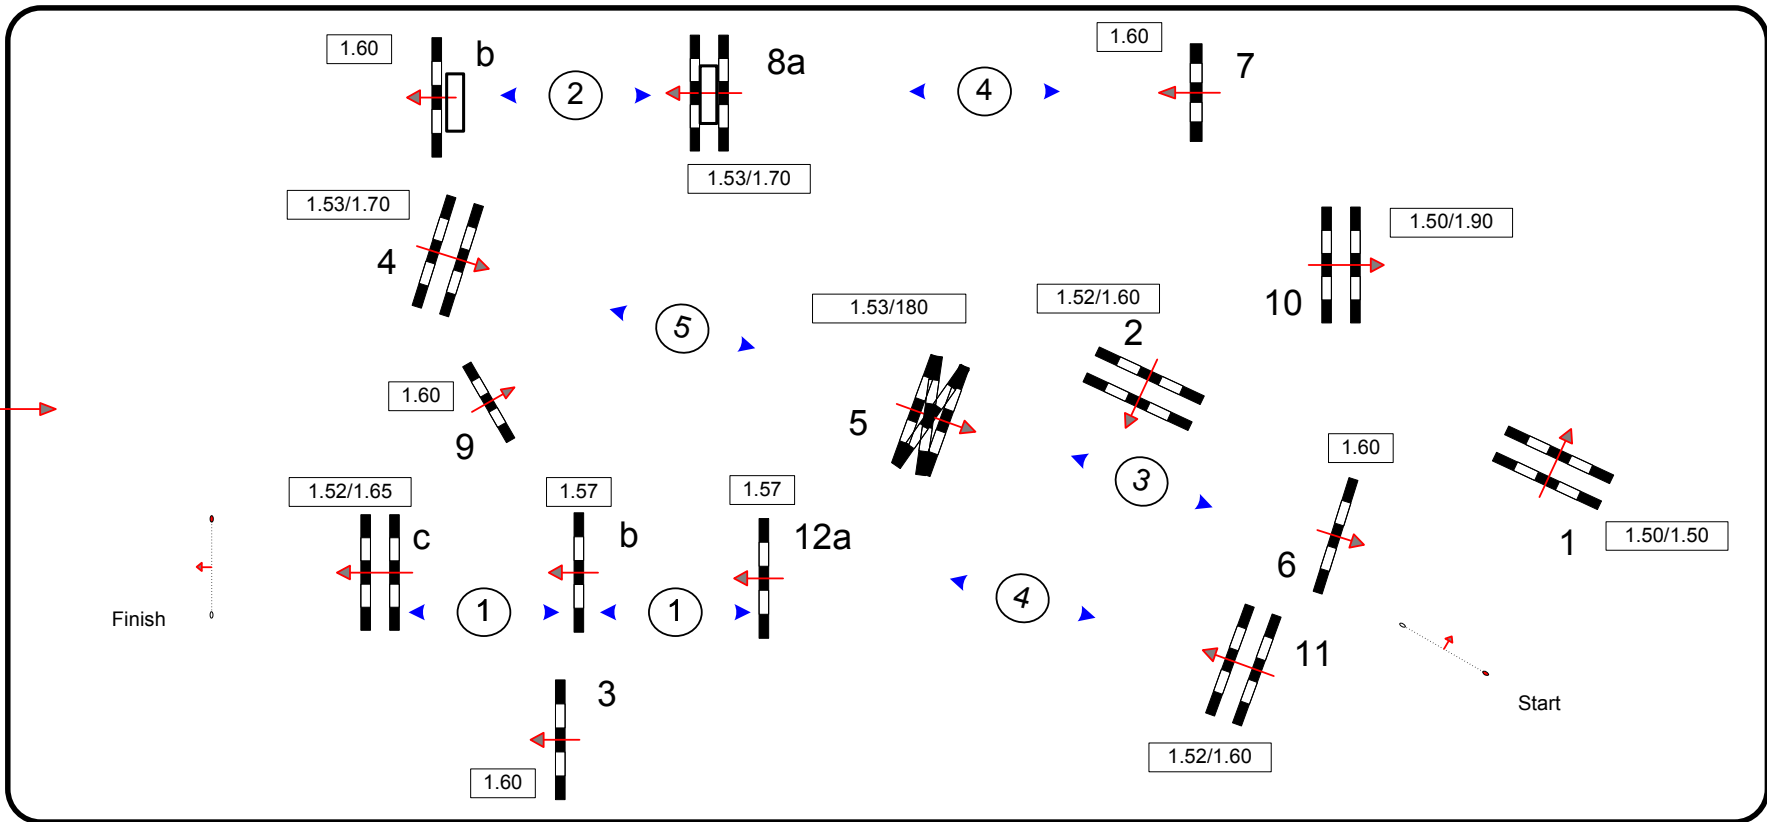

Indoor Brabant 2012

Indoor Brabant

Round 3. Rolex FEI World Cup™ Final III First Round Sunday 22 April 2012

Table: A
FEI art. 659.1.2.5

Height: 1.50/1.60 m

Speed: 350 m/min
Length: 380 m
Time allowed: 66 sec
Time limit: 132 sec

Obstacles: 12
Efforts: 15

1st Jump-off:
Length: 0 m
Time allowed: 0 sec
Time limit: 0 sec.

Press

Ground Jury

Course design: Louis Konickx (NED)

Indoor Brabant 2012

Indoor Brabant

Round 3. Rolex FEI World Cup™ Final III Second Round Sunday 22 April 2012

Table: A
FEI art. 659.1.2.5
Height: 1.50/1.60 m

Speed: 350 m/min
Length: 375 m
Time allowed: 65 sec
Time limit: 130 sec

Obstacles: 12
Efforts: 15

1st Jump-off: 10a-14-8b-8c-9-6-7
Length: 230 m
Time allowed: 40 sec
Time limit: 80 sec.

Ground Jury

Press

Course design: Louis Konickx (NED)